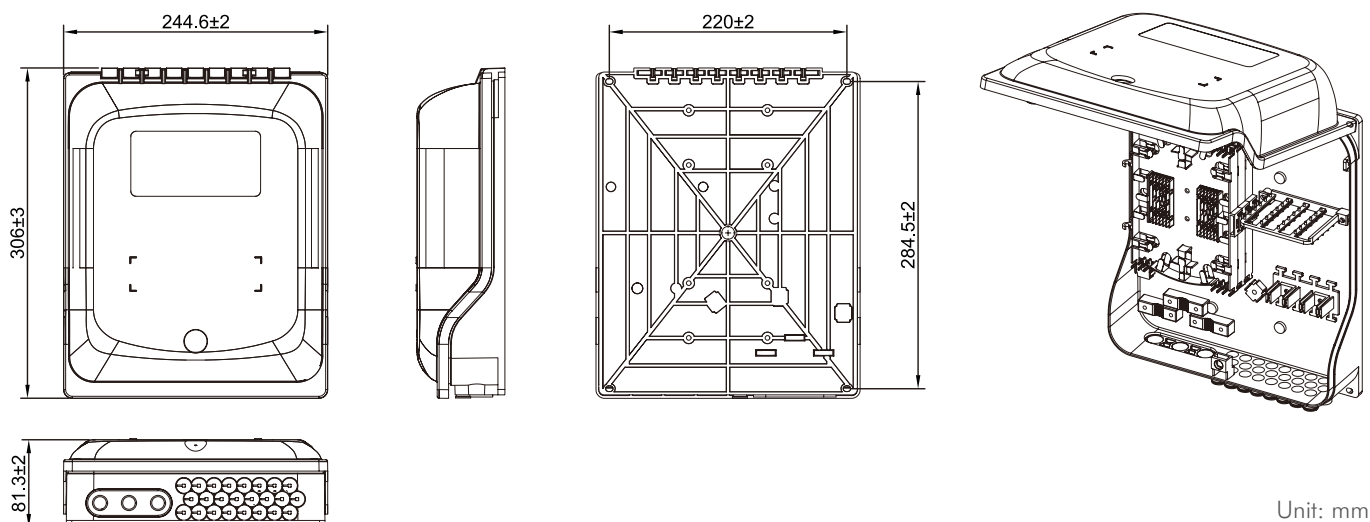

FTTx Distribution Box For Max. 96 Fibers, Unloaded, IP65

Art no.: FB196E

Technical Features

Compact fiber optic distribution box, unloaded

For 24x LC-Duplex or 24x SC-Simplex adapters

Including 4 splice cassettes for up to 96 fibers

ABS housing with flip cover, IP65

Color: Light grey RAL 7035

Technical Drawing

FB196E

4 052792 081725

Made in China

www.2direct.de

*The specifications and pictures are subject to change without prior notice.
*All trade names referenced are the registered trademarks of their respective owners.

Package Contents

1x FTTx Distribution Box	4x Screw Sets
2x PLC Metal Tube Splitter Holders	1x Adhesive Tape
3x Entry Port Grommets	10x Cable Ties
1x Coiled Tube	2x Keys
1x Hyaloid Tube	2x Fusion Splice Protection Sets

Packaging Information

Packing Dimension	248 x 310 x 92 mm
Packing Weight	1.36 kg
Carton Dimension	485 x 265 x 330 mm
Carton Q'ty	5 pcs
Carton Weight	7.8 kg

FB196E

4 052792 081725

Made in China

www.2direct.de